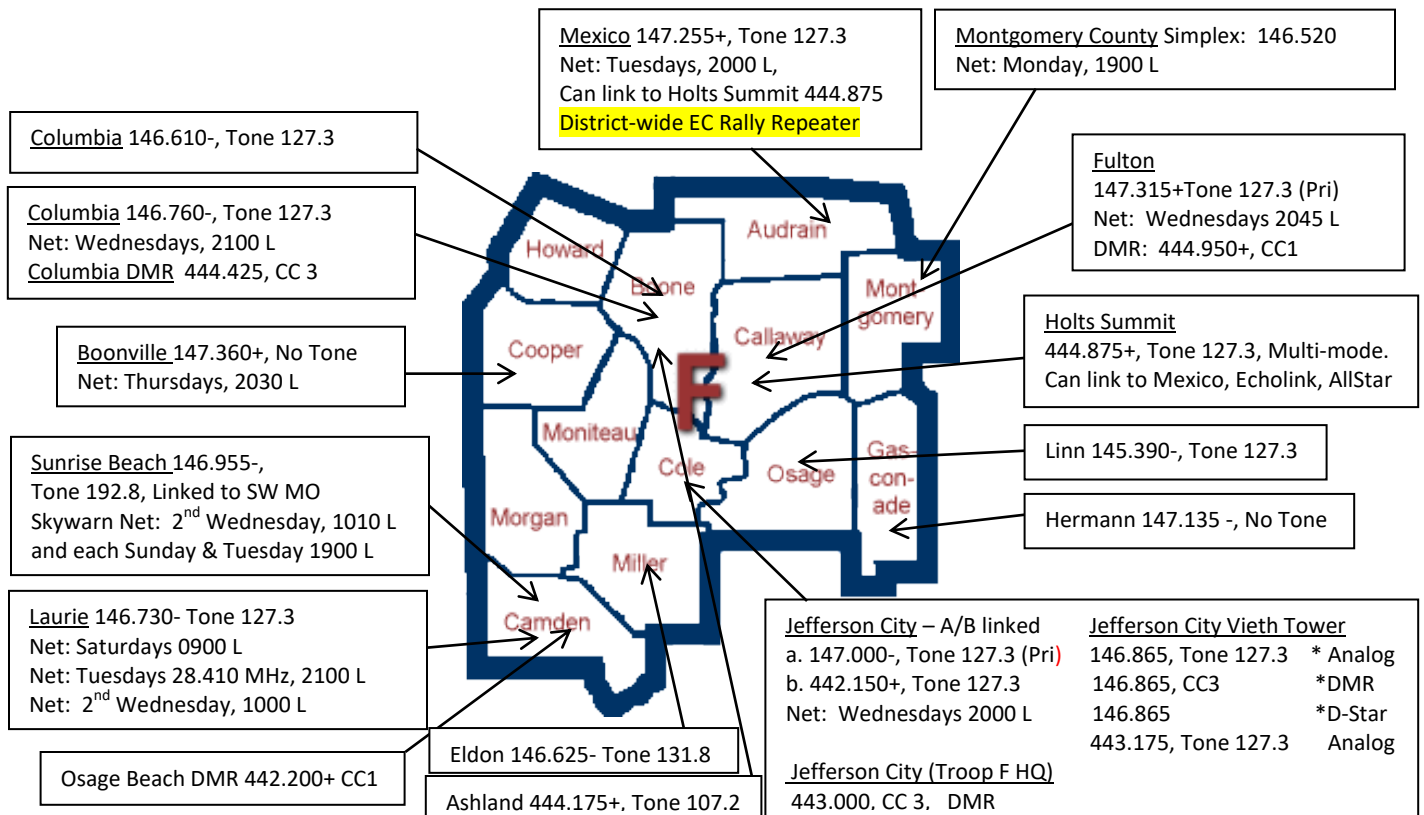

*SEMA Gmail.com account unattended except for activations and exercises.

Repeaters, Simplex and ARES Nets:

Notes: Major area repeaters are shown above. Additional repeaters and nets exist in District F – see page 2. Arrows depict county of origin, not the precise location within county. *Vieth Tower Analog/DMR/D-Star repeater auto-switches upon detection of input mode.

(Chart adapted/modified from Boone County ICS-217)

*Suggested tone Mo-ARES EOP