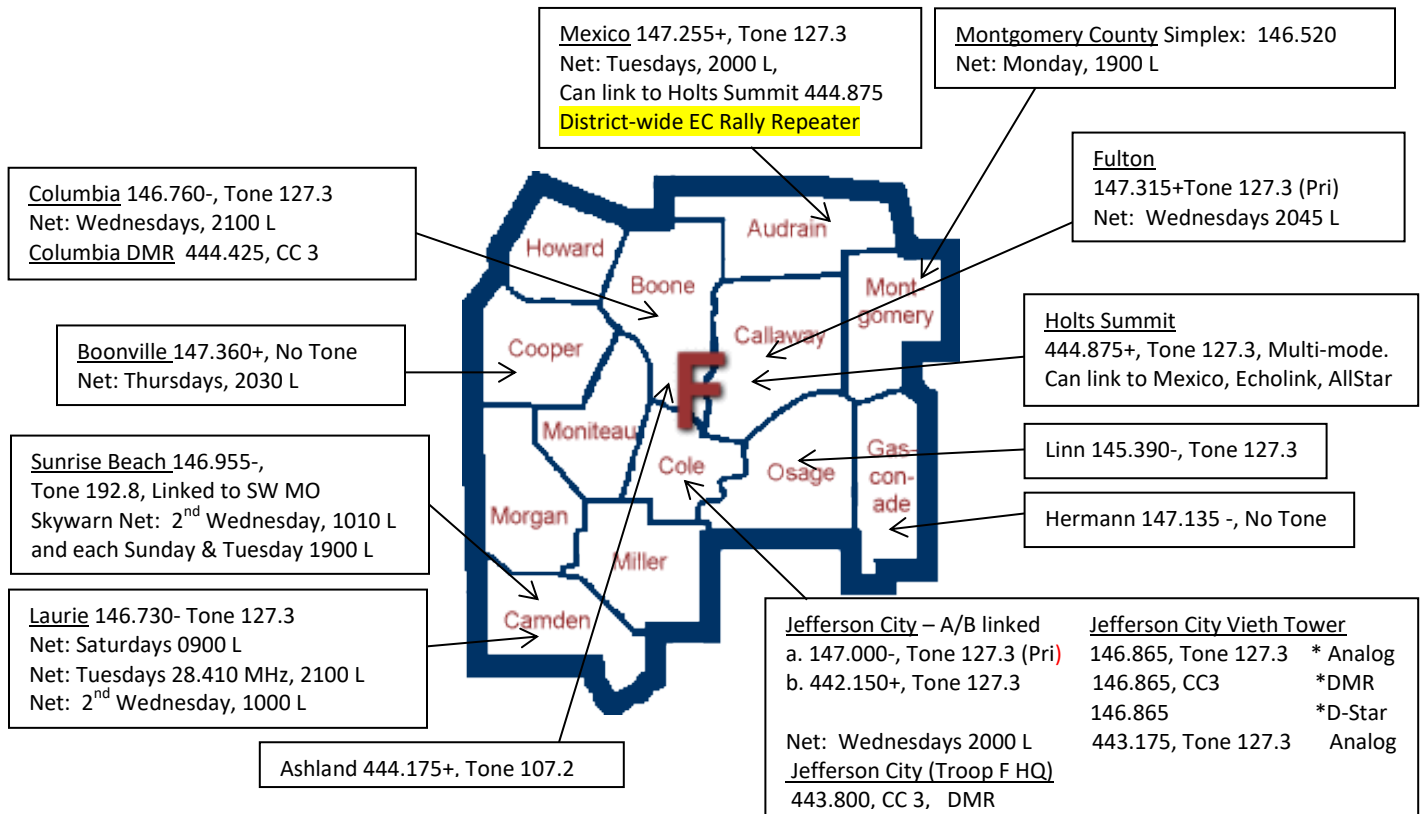

*SEMA Gmail.com account unattended except for activations and exercises.

Repeaters, Simplex and ARES Nets:

Notes: Major area repeaters are shown above. Additional repeaters and nets exist in District F – see page 2. Arrows depict county of origin, not the precise location within county. *Vieth Tower Analog/DMR/D-Star repeater auto-switches upon detection of input mode.

(Chart adapted/modified from Boone County ICS-217)

*Suggested tone Mo-ARES EOP